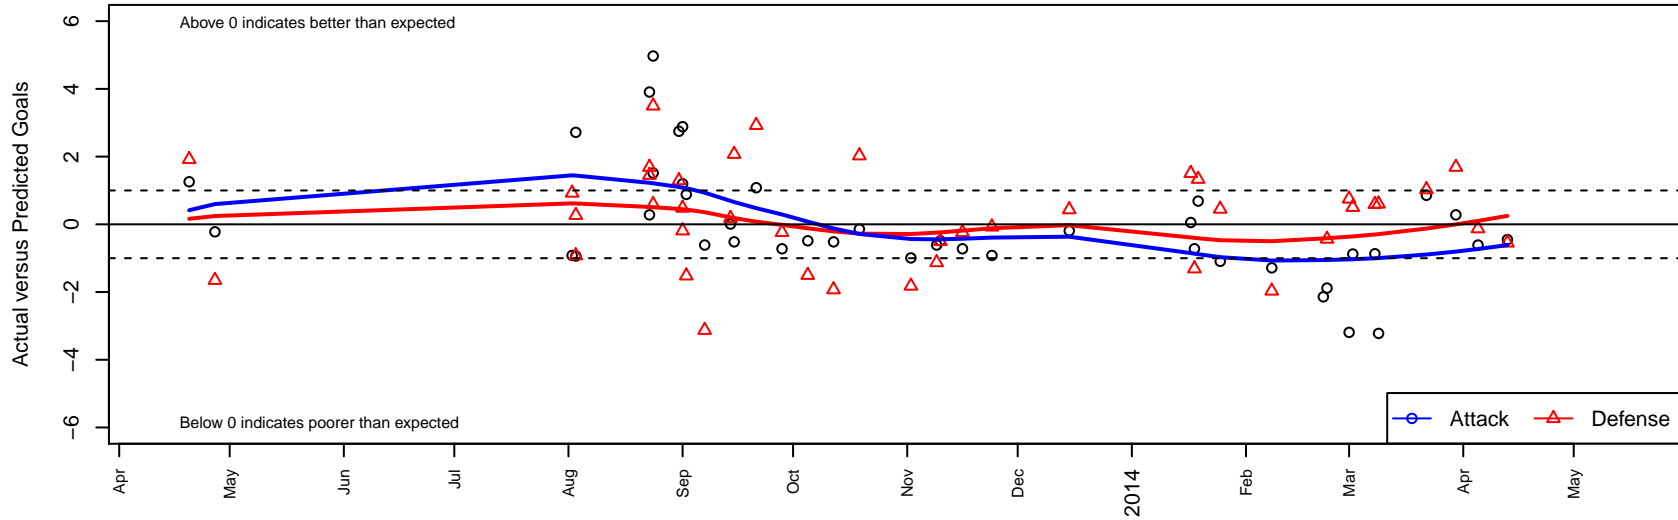

PacNW White B99
Dots are actual minus expected GF (blue circles) and GA (red triangles).
Blue line is smoothed change in attack strength. Red is smoothed change in defense strength.